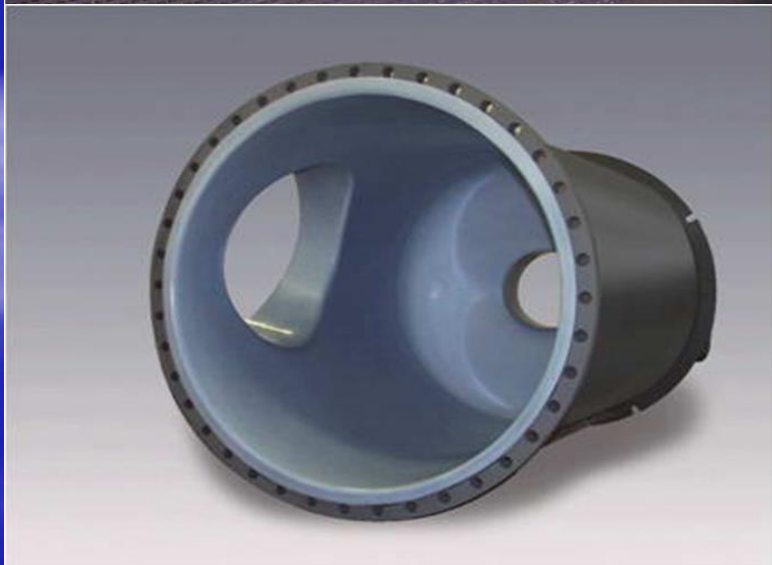

Футеровка ёмкостей, ванн цинкования и травления фторопластом, полипропиленом, полиэтиленом и др. пластиками и лаками рабочая температура до 250 С.